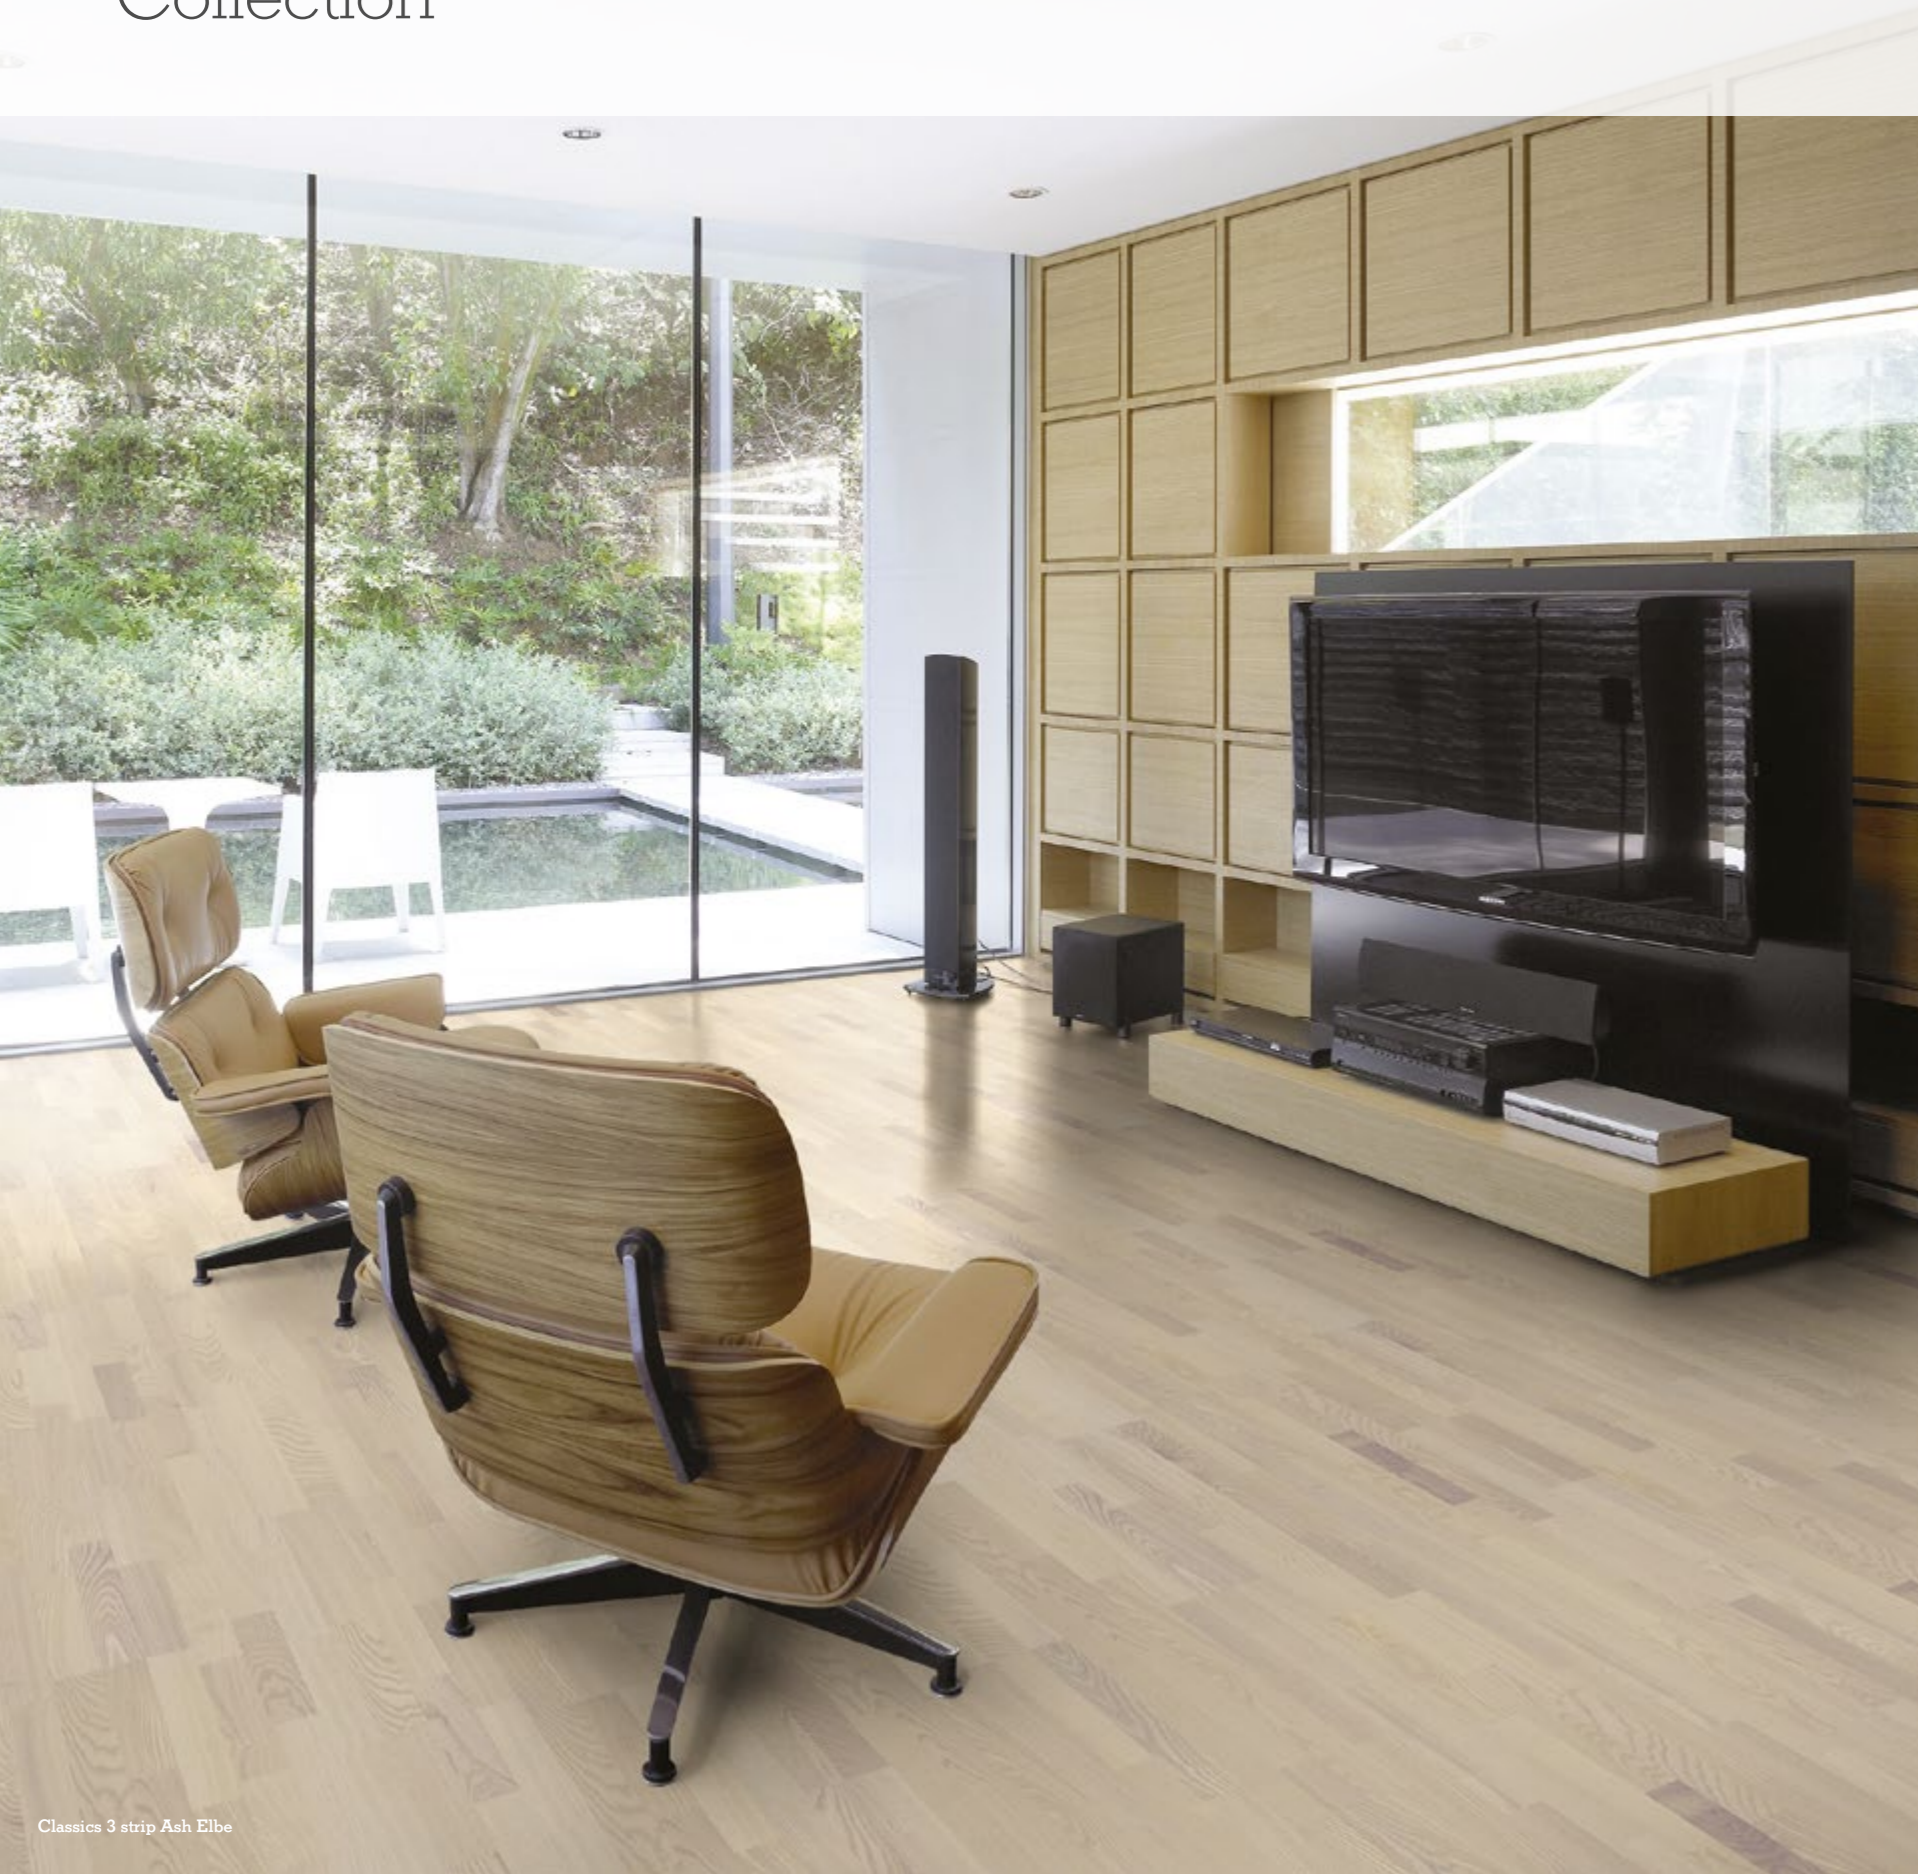

Classics 3-Strip

Collection

SIZES FORMATE

THICKNESS STÄRKE

13,5mm